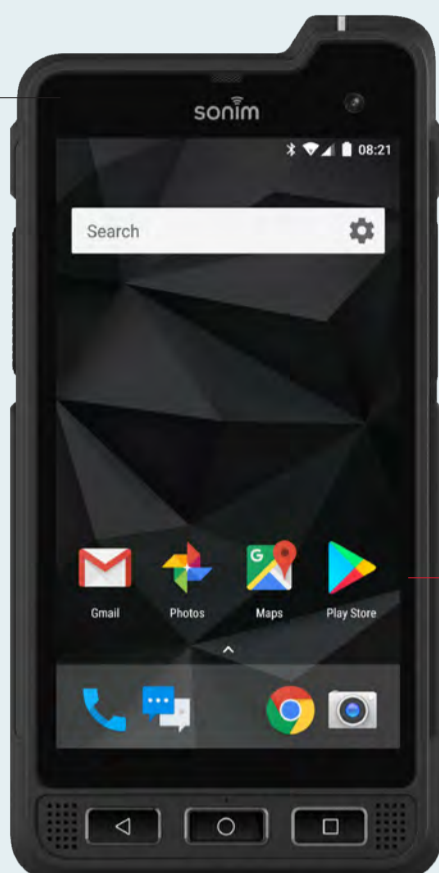

Change your view of what a rugged phone can do.

The SonimXP8 is ultra-rugged, ultra-smart and ultra-loaded with tough features, productivity tools and unrivaled support that delivers communication you can count on. Built to perform in extreme environments, the XP8 is as durable as it gets.

Built to withstand, designed to serve. The Sonim XP8 is as intelligent as it is indestructible.

Built to meet Rugged Performance Standards (RPS)

Powered by SonimWare applications

Sonim CLOUD
Setup and support when and where you need it
A comprehensive, cloud-based toolbox with setup, utility, and support solutions that allow admins to update and manage devices easily.

Sonim SCOUT
Simplified device management
From fast deployment to device control and troubleshooting, SCOUT makes managing and customizing your team's devices a breeze.

Sonim SCAN
Swift and seamless scanning
The XP8 provides powerful, on-device barcode scanning capability that lets you capture large amounts of data quickly and confidently.

Coming Soon
Sonim S.O.S.
Increased worker safety
A powerful app connected to an easy-to-use alarm key that offers a variety of free safety features for workers in the field.

Sonim XP8

Comes with SonimCare

Get connected and get going with a full suite of on-site or contactless deployment and training and 24x5 remote support to keep your team equipped, supported and productive.

Can be disinfected

Concerned about dangerous pathogens and infectious threats? The Sonim XP8 can be sprayed, submerged, and rigorously cleaned with soap and water, disinfectants, and even harsh chemical cleaners.

Backed by a 3-year warranty

Designed to meet industry-leading Rugged Performance Standards, but backed by an unmatched 3-year comprehensive warranty. So you can communicate more and worry less.

Industrial-level accessories, designed specifically for the Sonim XP8.

AUDIO
Klein VALOR RSM with Channel & Volume Selectors
RSM available without Selectors

AUDIO
Stone Mountain Epic RSM
RSM available with Channel Selector & optional Non-incandescent CID2

AUDIO
Savox Tactical Radio and Intercom Controller System (TRICS®)
Compatible with both Land Mobile Radio and LTE Handset

AUDIO
BlueParrott B350-XT Bluetooth Headset
Variety of headsets, wearing styles and features available

CARRYING
Turtleback Balastec™ Holster with 3-Year Warranty
Leather and ballistic nylon cases available

POWER
AdvanceTec 6-units Multi-bay
Handset and battery chargers for 6, 12, 64-units

IN-VEHICLE
GPSLockbox Cradles & Kits
Available with optional locking, power and temperature control

IN-VEHICLE
RAM Mounts Cradles & Kits
Available with optional locking and power

View our full line of XP8 Accessories at sonimtech.com/products/accessories/

When communication is mission critical, the XP8 is always ready to work.

Built to provide unrivaled support for those who serve, the ultra-rugged durability makes the XP8 an invaluable tool for anyone working in hazardous and isolated conditions, such as:

- Public Safety
- Federal Government
- Transportation & Logistics
- Construction
- Manufacturing
- Utilities & Energy
- Facilities Management