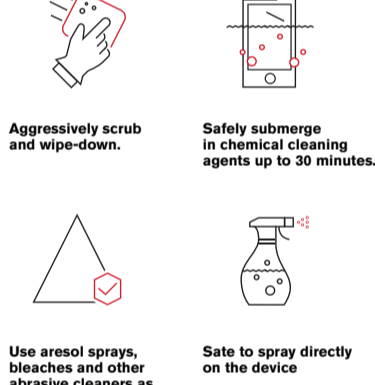

Change your view of what a rugged phone can do.

The SonimXP8 is ultra-rugged, ultra-smart and ultra-loaded with tough features, productivity tools and unrivaled support that delivers communication you can count on. Built to perform in extreme environments, the XP8 is as durable as it gets.

Built to withstand, designed to serve. The Sonim XP8 is as intelligent as it is indestructible.

Built to meet Rugged Performance Standards (RPS)

Powered by SonimWare applications

Sonim CLOUD
Setup and support when and where you need it
A comprehensive, cloud-based toolbox with setup, utility, and support solutions that allow admins to update and manage devices easily.

Sonim SCOUT
Simplified device management
From fast deployment to device control and troubleshooting, SCOUT makes managing and customizing your team's devices a breeze.

Sonim SCAN
Swift and seamless scanning
The XP8 provides powerful, on-device barcode scanning capability that lets you capture large amounts of data quickly and confidently.

Coming Soon
Sonim S.O.S.
Increased worker safety
A powerful app connected to an easy-to-use alarm key that offers a variety of free safety features for workers in the field.

Sonim XP8

Comes with SonimCare

Get connected and get going with a full suite of on-site or contactless deployment and training and 24x5 remote support to keep your team equipped, supported and productive.

Can be disinfected

Concerned about dangerous pathogens and infectious threats? The Sonim XP8 can be sprayed, submerged, and rigorously cleaned with soap and water, disinfectants, and even harsh chemical cleaners.

Backed by a 3-year warranty