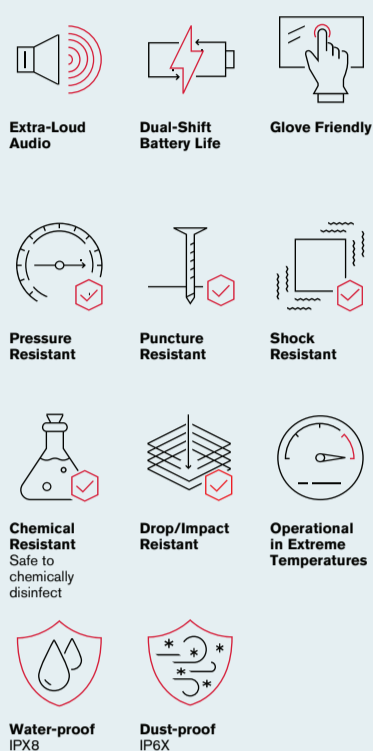

Change your view of what a rugged phone can do.

The SonimXP8 is ultra-rugged, ultra-smart and ultra-loaded with tough features, productivity tools and unrivaled support that delivers communication you can count on. Built to perform in extreme environments, the XP8 is as durable as it gets.

Built to withstand, designed to serve. The Sonim XP8 is as intelligent as it is indestructible.

Built to meet Rugged Performance Standards (RPS)