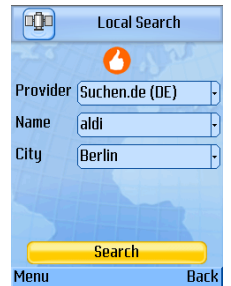

Quick Guide – Version 4.5

Left Soft key

Right Soft key

Select Button

Address Search

- Enter the **search > Address** menu
- Type in the address and click **search**
- Select the relevant result from the list
- Select the option you want (navigate there, see it on the map, etc.)

Local Search

- Enter the **search > Local search** menu
- Select the preferred directory provider
- Type in the business name, category and city and click **search**
- Select the relevant result from the list
- Select the option you want (navigate there, see it on the map, etc.)