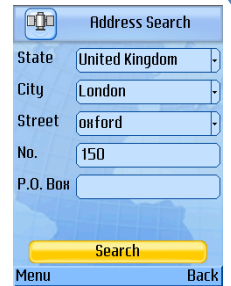

Quick Guide – Version 4.5

Left Soft key

Right Soft key

Select Button

Address Search

- Enter the **search > Address** menu
- Type in the address and click **search**
- Select the relevant result from the list
- Select the option you want (navigate there, see it on the map, etc.)

Local Search

- Enter the **search > Local search** menu
- Select the preferred directory provider
- Type in the business name, category and city and click **search**
- Select the relevant result from the list
- Select the option you want (navigate there, see it on the map, etc.)