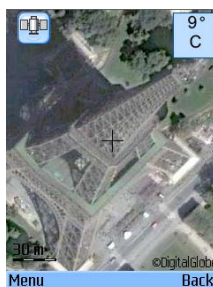

Maps/Satellite

- View any searched item on the map via the **side menu**
- Select between street map / hybrid / aerial photo
- Zoom in/out by clicking on the **joystick**
- Center map on GPS or add map center to favorites via the **side menu**