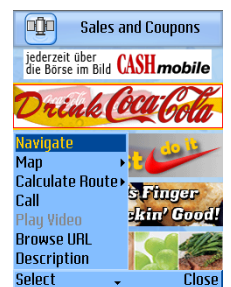

Quick Guide – Version 4.5

Left Soft key

Right Soft key

Select Button

Address Search

- Enter the **search > Address** menu
- Type in the address and click **search**
- Select the relevant result from the list
- Select the option you want (navigate there, see it on the map, etc.)

Local Search

- Enter the **search > Local search** menu
- Select the preferred directory provider
- Type in the business name, category and city and click **search**
- Select the relevant result from the list
- Select the option you want (navigate there, see it on the map, etc.)

Installation

- For Amaze to use GSM data network, you need to configure the correct APN for Profile5
- Open the Java box (under **Menu > Applications > JAVA**)
- Select **Options > Embedded Applications > amAzeGps.jad**
- After installation, select **amAze** in Java box to run amAze
- Set language during first run

Weather

- The current weather conditions in the map area are displayed as a default on every map
- To see forecast for next 5 days go to **search > weather**
- Enter the relevant location (by GPS, address, favorites) and click **search**

Navigation

- Few options to start a navigation:
  - Via the main **Route** menu
  - Or directly from any searched result (address, POI) by using the **side menu** and selecting **navigate to**
  - Or select any map center as navigation destination using the **side menu**

Favorites

- You can add search result to the favorites list via the **side menu**
- Give your favorite a name
- Under main menu **Favorites** select the relevant item from your personal list
- Select the option you want (navigate there, see it on the map, call, etc.)

3D / 2D / Arrows Nav