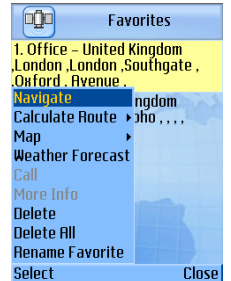

Quick Guide – Version 4.5

Left Soft key

Right Soft key

Select Button

Address Search

- Enter the **search > Address** menu
- Type in the address and click **search**
- Select the relevant result from the list
- Select the option you want (navigate there, see it on the map, etc.)

Local Search

- Enter the **search > Local search** menu
- Select the preferred directory provider
- Type in the business name, category and city and click **search**
- Select the relevant result from the list
- Select the option you want (navigate there, see it on the map, etc.)

Installation

- For Amaze to use GSM data network, you need to configure the correct APN for Profile5
- Open the Java box (under **Menu > Applications > JAVA**)
- Select **Options > Embedded Applications > amAzeGps.jad**
- After installation, select **amAze** in Java box to run amAze
- Set language during first run

Weather

- The current weather conditions in the map area are displayed as a default on every map
- To see forecast for next 5 days go to **search > weather**
- Enter the relevant location (by GPS, address, favorites) and click **search**

Navigation

- Few options to start a navigation:
  - Via the main **Route** menu
  - Or directly from any searched result (address, POI) by using the **side menu** and selecting **navigate to**
  - Or select any map center as navigation destination using the **side menu**

Favorites

- You can add search result to the favorites list via the **side menu**
- Give your favorite a name
- Under main menu **Favorites** select the relevant item from your personal list
- Select the option you want (navigate there, see it on the map, call, etc.)

3D / 2D / Arrows Nav